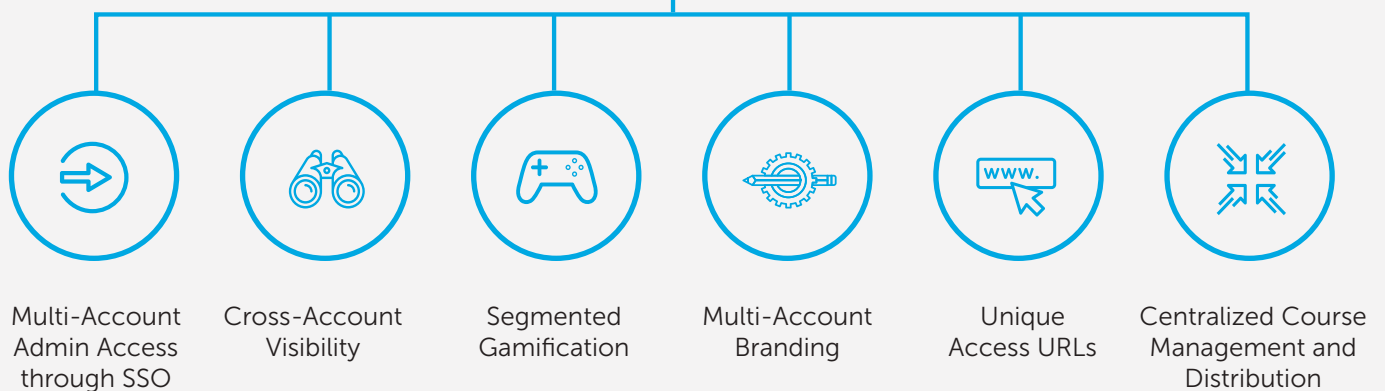

# Multi-Account Overview

Drive a unique experience by having multiple Litmos sub-accounts in a single subscription which can be completely branded and customized.

## Use Cases

## Key Benefits

Litmos, which is now part of SAP, is the world's fastest-growing enterprise learning solution. It unifies learning management, the extended enterprise, and prepackaged content in an innovative platform to meet any organization's internal and external training needs. Built to help learning organizations achieve success, Litmos is highly secure, focuses on the end user, and provides time to value three times faster than traditional learning solutions. Over four million users in more than 130 countries and 28 languages use Litmos to optimize their learning and development, improve performance, and monetize training.